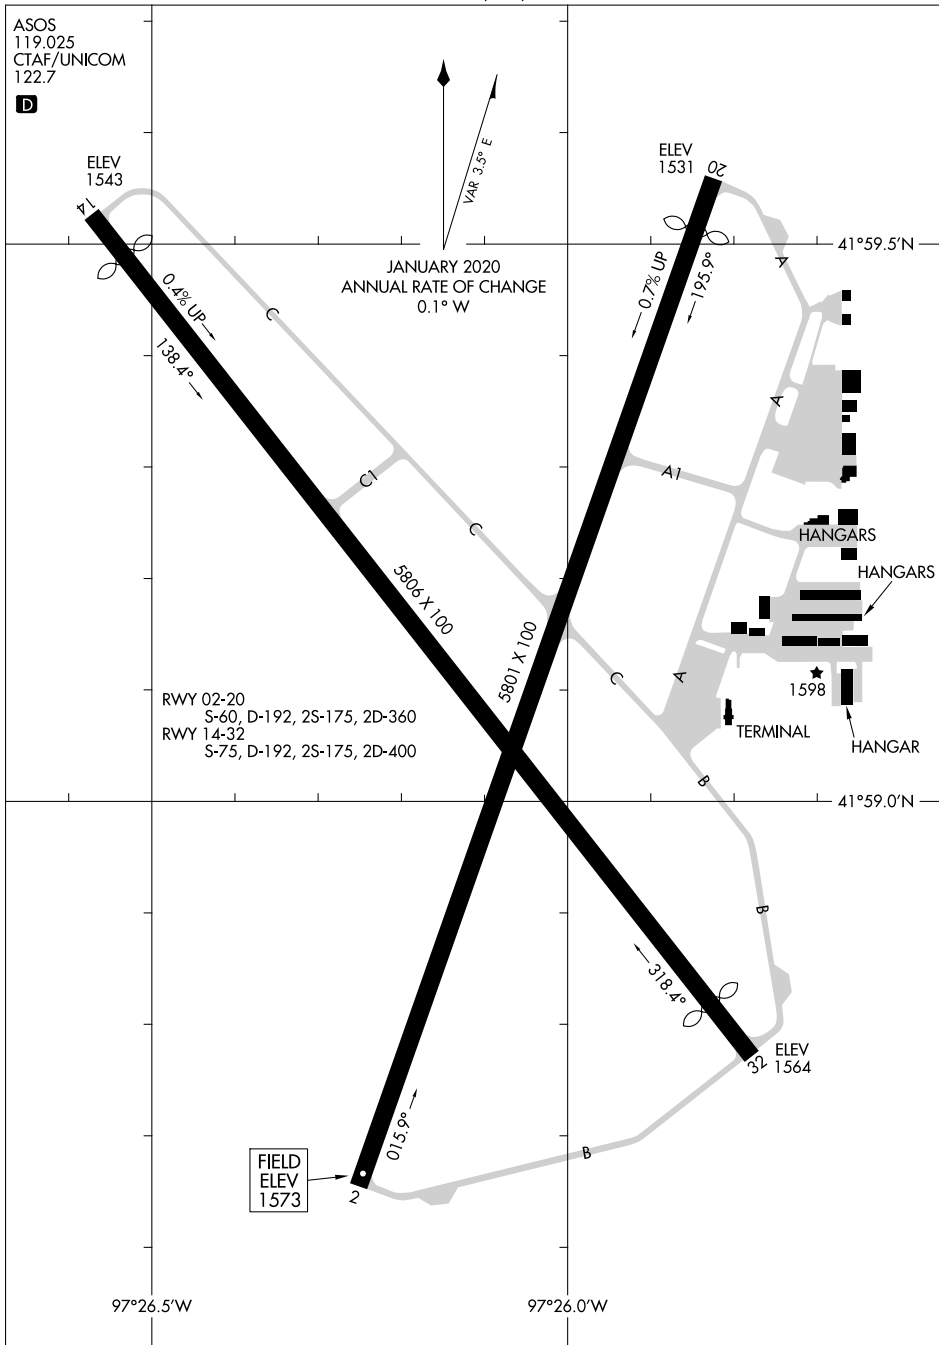

21112

AIRPORT DIAGRAM

NORFOLK RGNL/KARL STEFAN MEML FLD (OFK)
AL-974 (FAA)
NORFOLK, NEBRASKA

ASOS
119.025
CTAF/UNICOM
122.7

NC-2, 14 JUL 2022 to 11 AUG 2022

NC-2, 14 JUL 2022 to 11 AUG 2022

AIRPORT DIAGRAM

21112

NORFOLK, NEBRASKA
NORFOLK RGNL/KARL STEFAN MEML FLD (OFK)